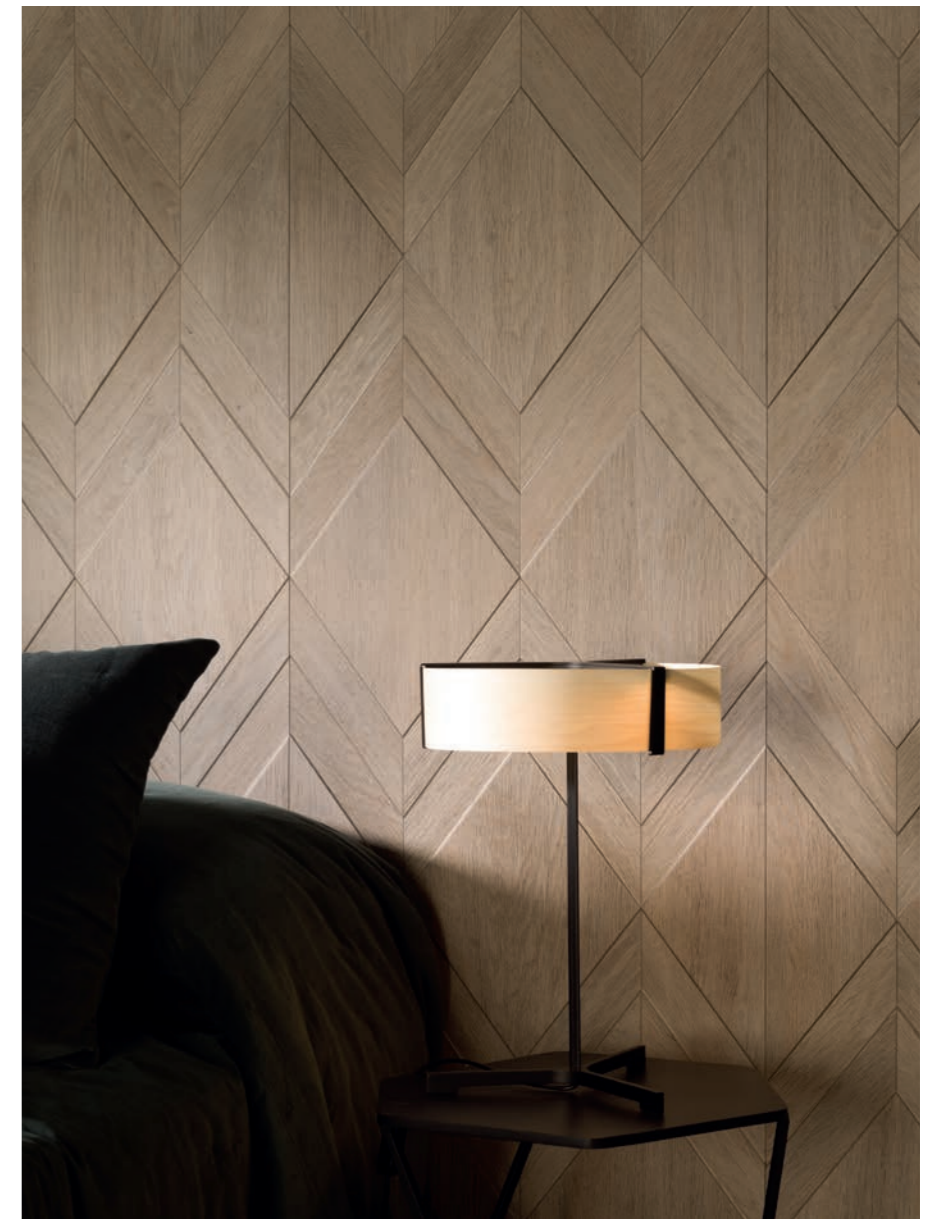

3D Deco

012

Efecto *Madera*
Wood Look

013

PAVIMENTO COMBINABLE: GENT ARCE 29,4 CM X 180 CM, 19,3 CM X 180 CM.
FLOOR TILES COMBINATIONS: GENT ARCE 12" X 72", 8" X 72".

*
PAVIMENTO COMBINABLE: SAVANNAH ANTRACITA 120 CM X 120 CM, 59,6 CM X 59,6 CM.
FLOOR TILES COMBINATIONS: SAVANNAH ANTRACITA 47" X 47", 24" X 24".

59,6 cm x 150 cm x 1,1 cm 24" x 59"
100337364 G279
Butech: Colorstuk Rapid Oak 100204255

59,6 cm x 150 cm x 1,1 cm 24" x 59"
100337347 G279
Butech: Colorstuk Rapid Oak 100204255

59,6 cm x 150 cm x 1,1 cm 24" x 59"
100337332 G279
Butech: Colorstuk Rapid Oak 100204255

59,6 cm x 150 cm x 1,1 cm 24" x 59"
100337299 G279
Butech: Colorstuk Rapid Oak 100204255

Diamond 3D Arce 59,6 cm x 150 cm