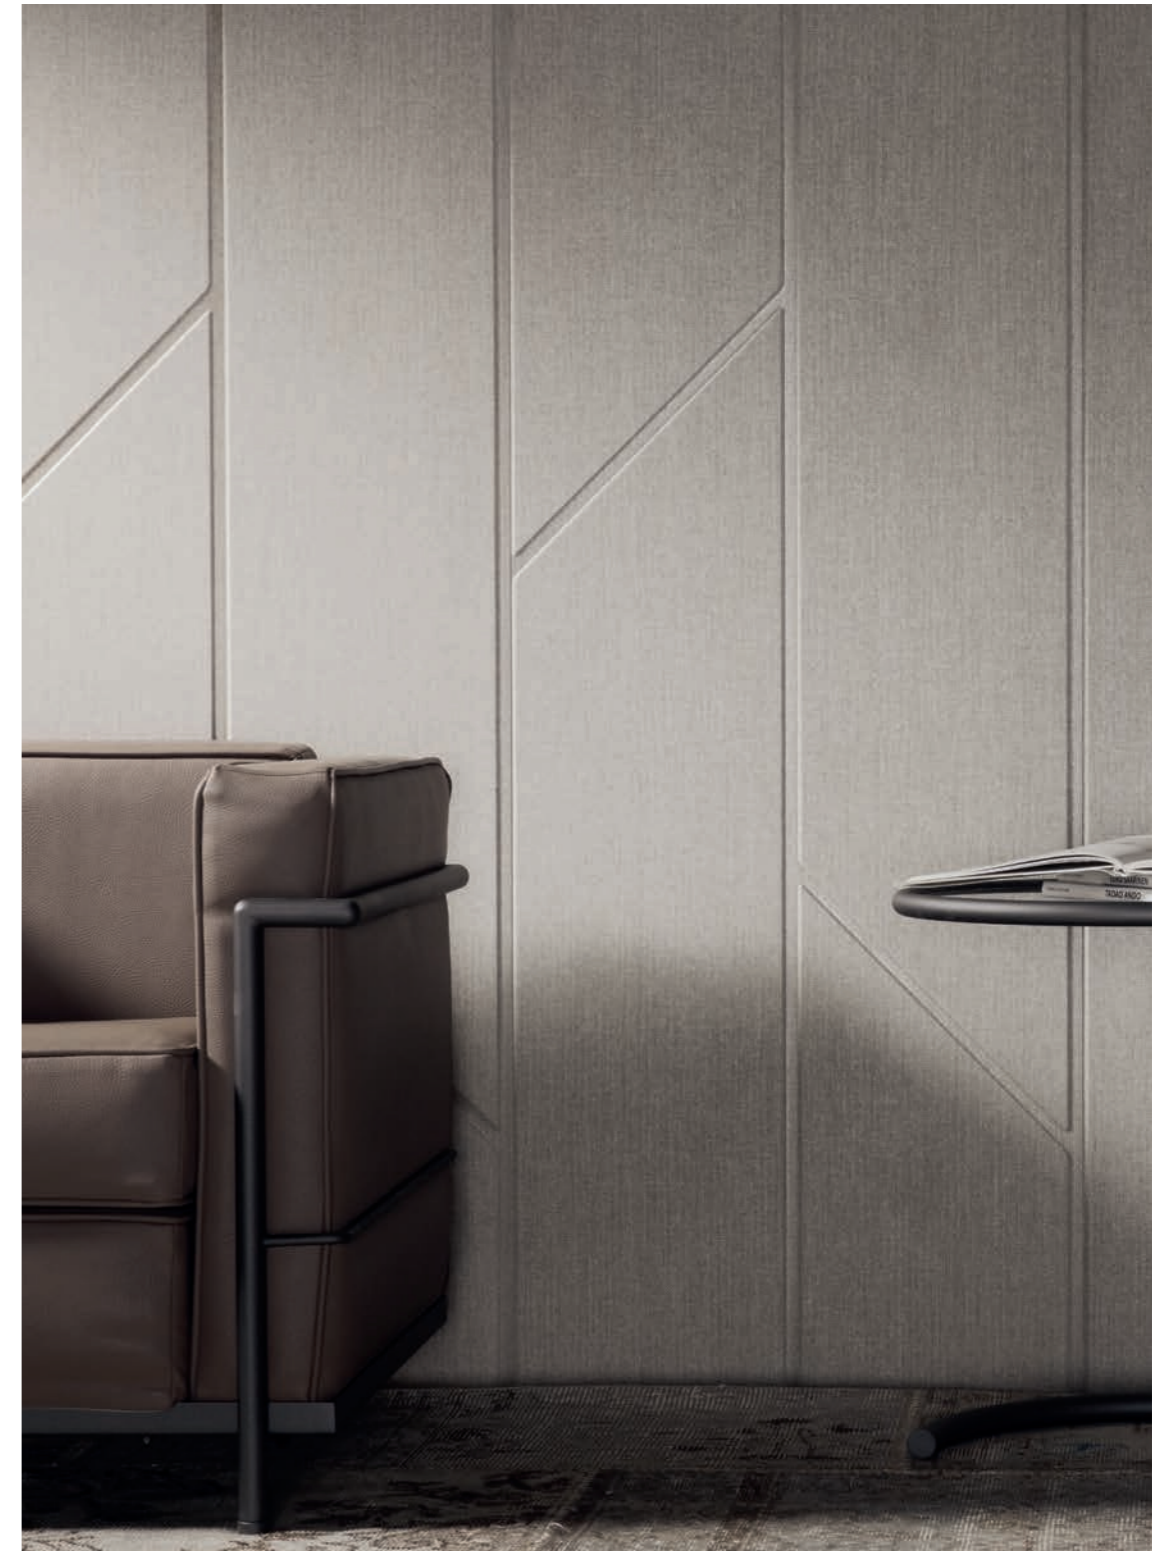

Tailor

048

es.
Para crear la colección Tailor, PORCELANOSA ha tomado como referencia los *elementos textiles de alta costura* que decoran las estancias más exclusivas. Dos tonalidades, Bone y Taupe que se complementan con los decorados Diamond y Deco, todos ellos con un tamaño de 59,6 cm x 150 cm. Diamond se inspira en los *papeles pintados* con telas para dibujar un original juego visual de líneas entrecruzadas, mientras que Deco emula los *paneles tapizados*. Pese a su aparente fragilidad visual, las propiedades cerámicas de Tailor permiten su colocación en la pared de cualquier proyecto, incluidas zonas húmedas como duchas o baños.

en.
To create the Tailor collection, PORCELANOSA took as a reference the *haute couture textile elements* that decorate the most exclusive rooms. Two shades, Bone and Taupe, are complemented by the Diamond and Deco decons, all measuring 59.6cm x 150cm. Diamond is inspired by *fabric wallpaper*, creating an original visual play of criss-crossing lines, while Deco emulates *upholstered panels*. Despite its apparent visual fragility, Tailor's ceramic properties allow it to be installed on walls in any project, including in humid areas such as showers or bathrooms.

Efecto *Textura*
Texture Look

049

Deco Tailor Bone 59,6 cm x 150 cm